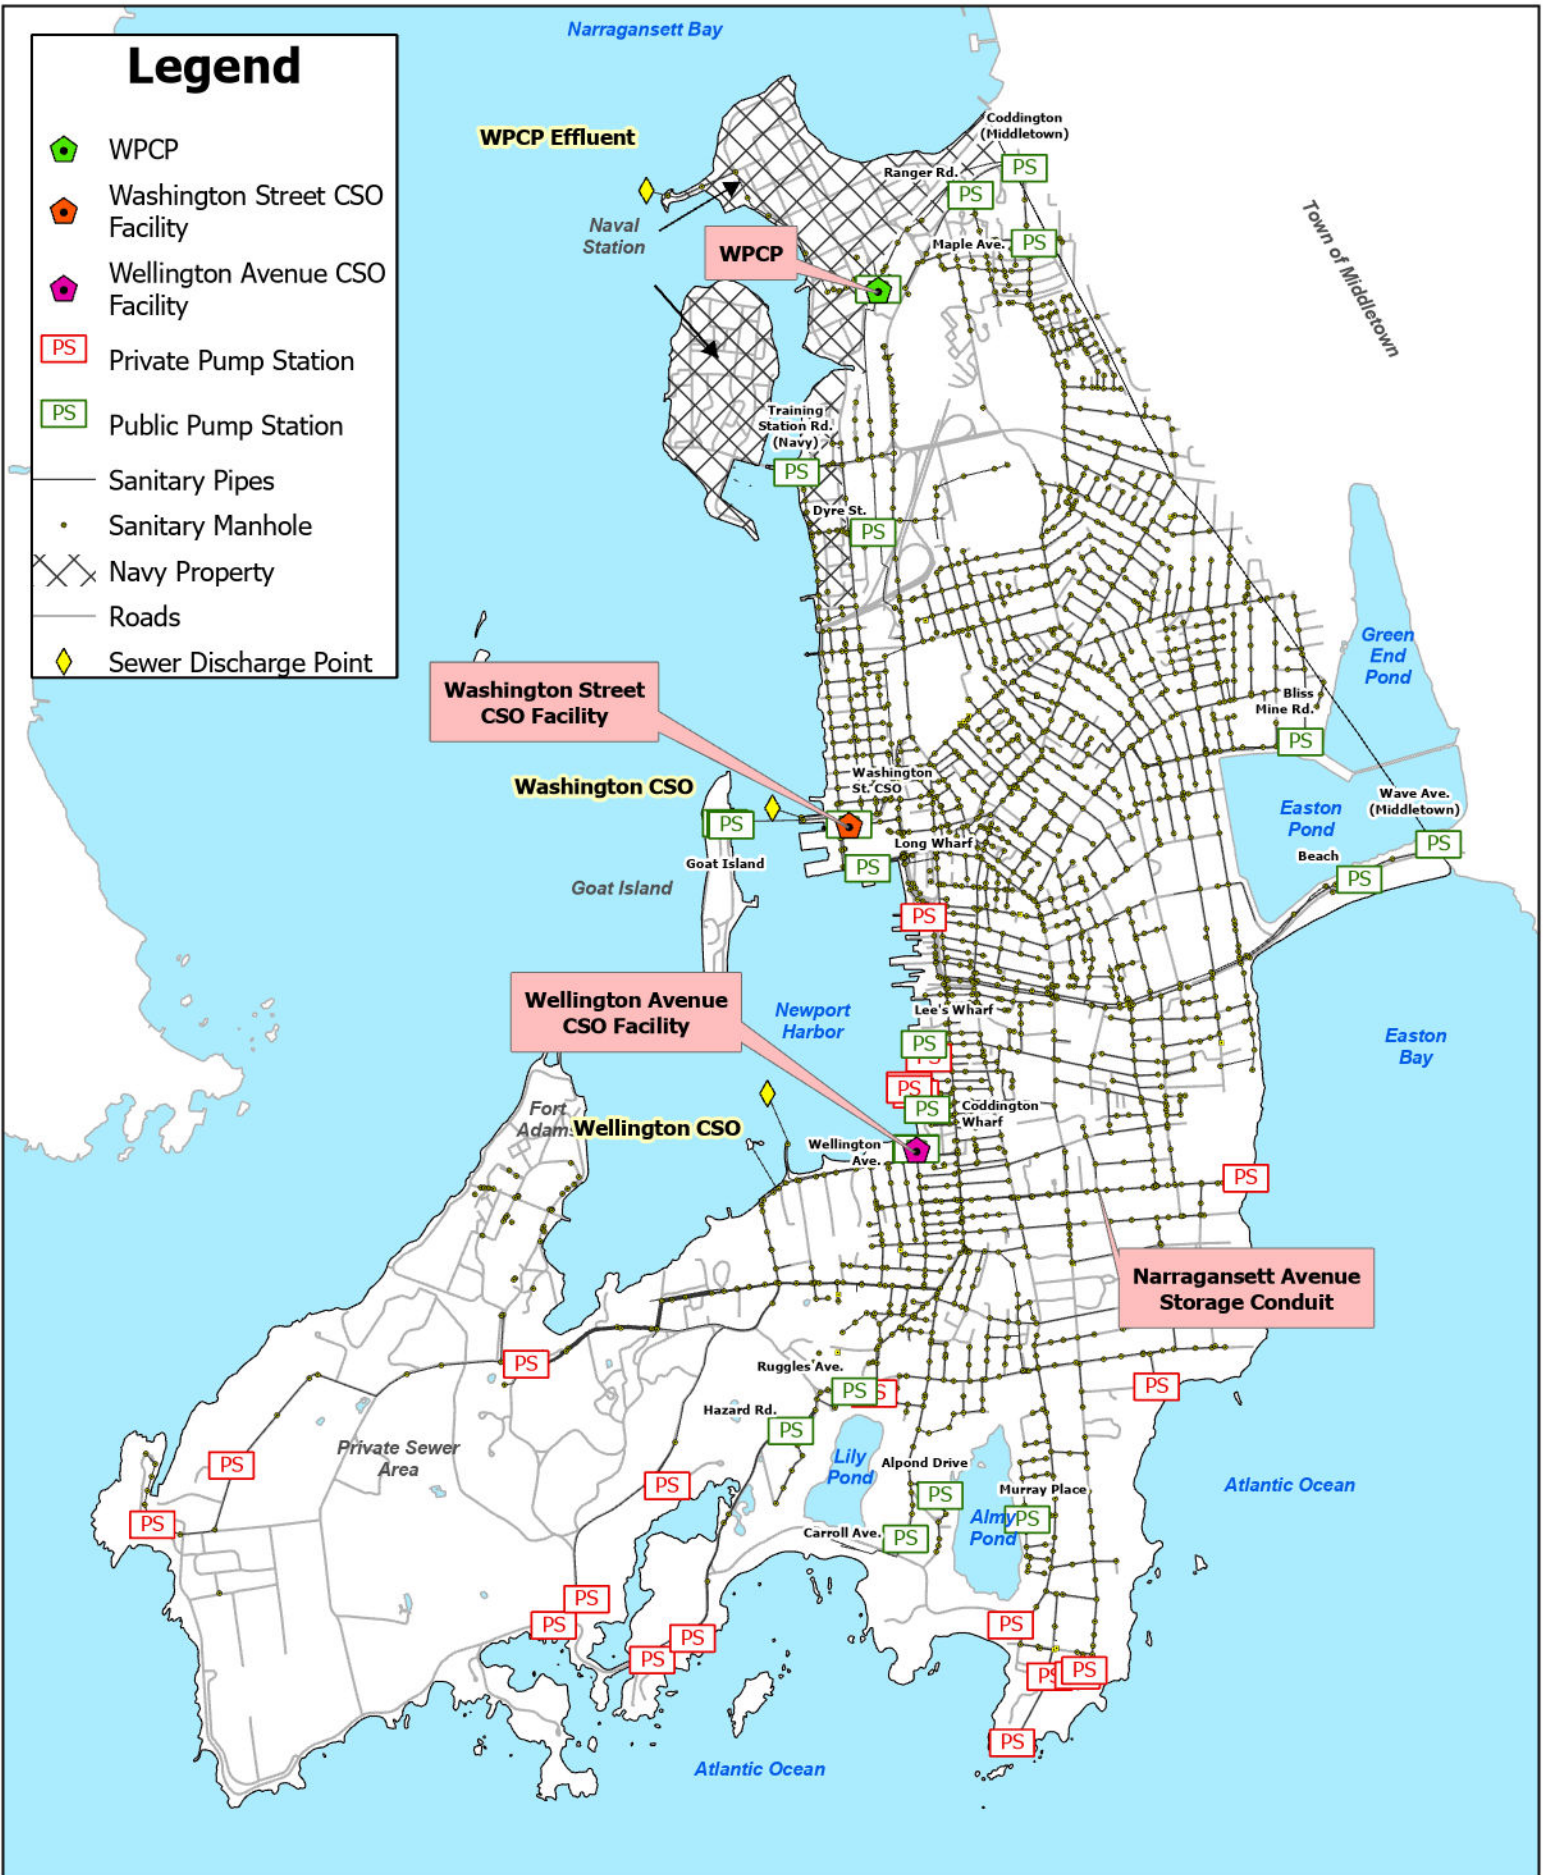

Legend

-  WPCP
-  Washington Street CSO Facility
-  Wellington Avenue CSO Facility
-  Private Pump Station
-  Public Pump Station
-  Sanitary Pipes
-  Sanitary Manhole
-  Navy Property
-  Roads
-  Sewer Discharge Point

Sanitary Sewer System Overview

Map Prepared: June 2025